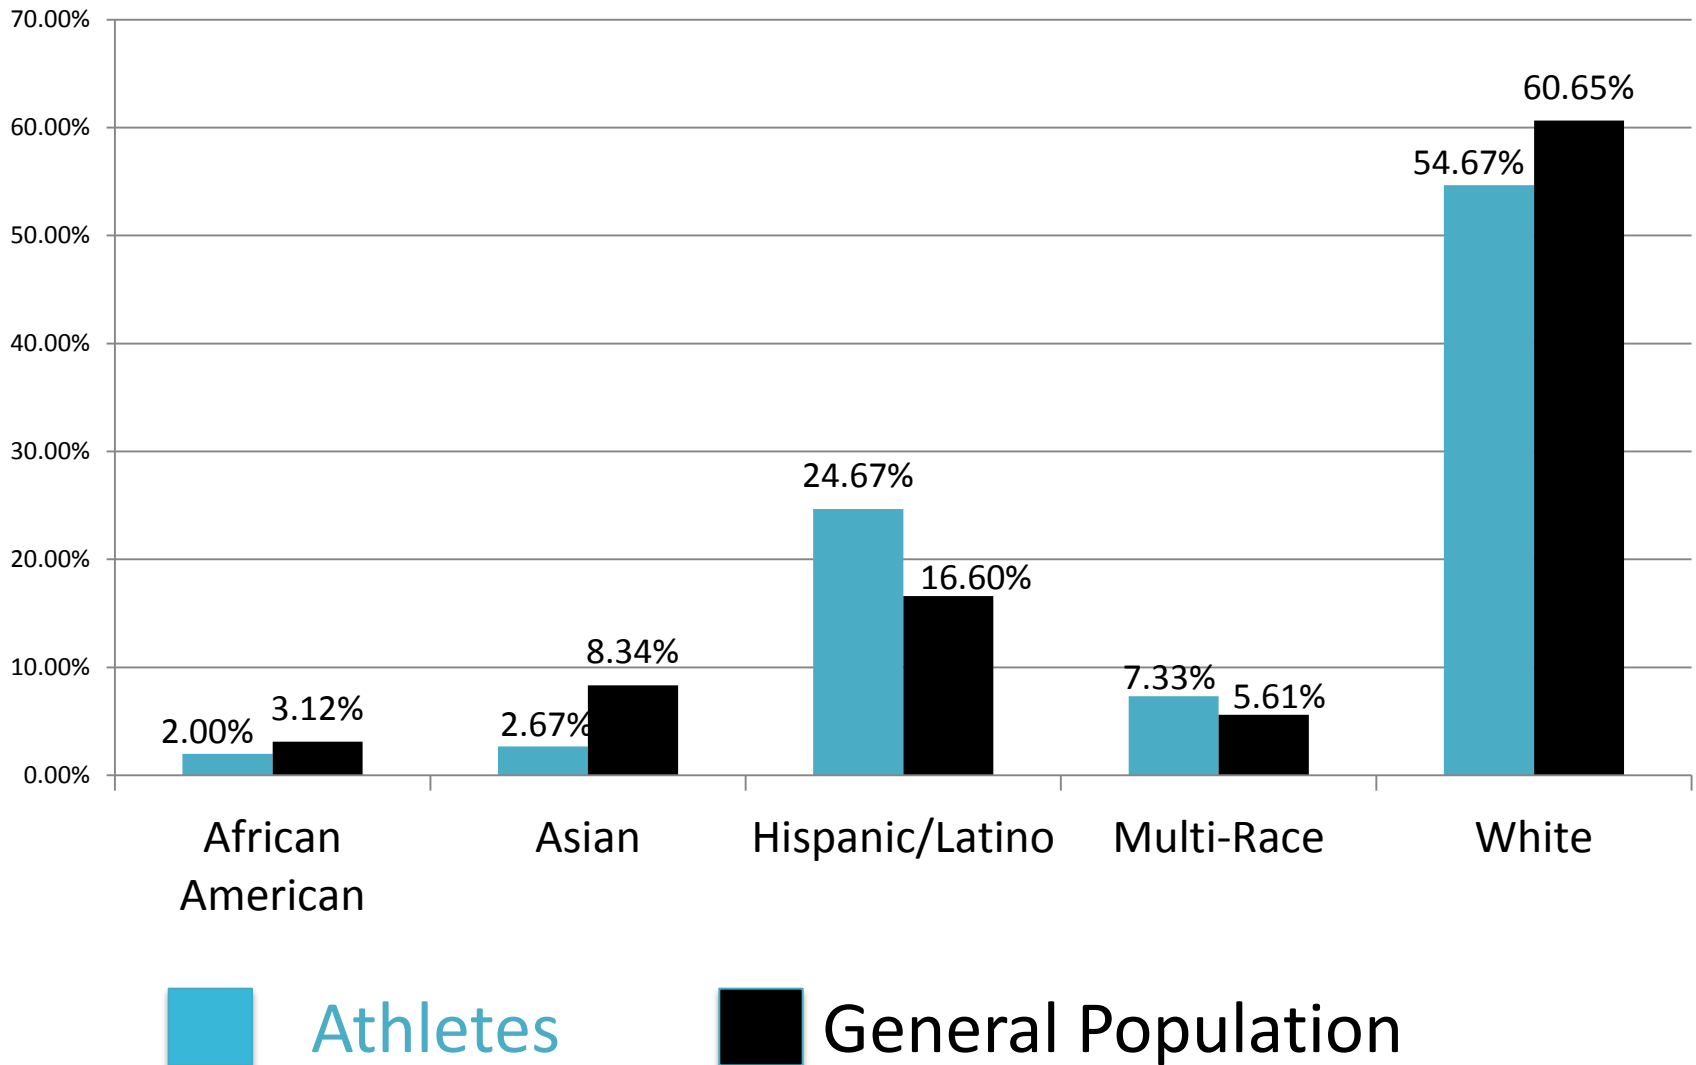

Spectator Gymnasium

Spring 2016 – Women's Softball

We're coming for you Big 8 Teams

Diversification of the Student Body

Student Success

Athletic Scholarships

Overall Success Rate

Lifetime Friendships