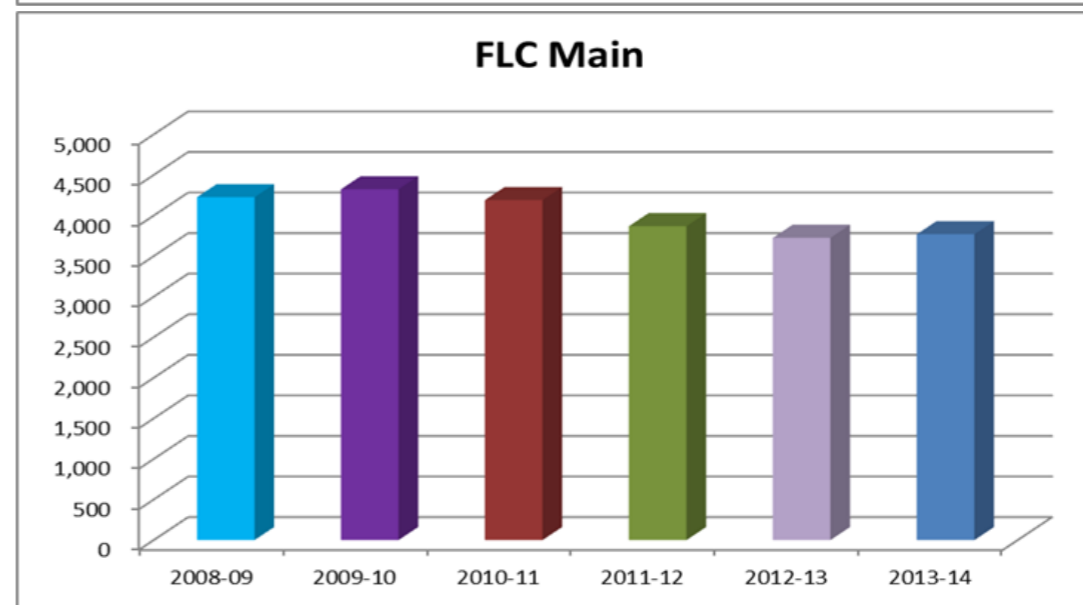

# ***Change: Reform and Mandates***

- SSSP and Equity Funding Process
- State Focus: Transfer, CTE, Basic Skills
- Changes in Enrollment Priorities
- Course Repeatability Limits
- Basic Skills Initiative
- Associate Degrees for Transfer

# *More Reform and Mandates*

- Federal Financial Aid Changes
- BOG Fee Waiver Changes
- Emphasis on Completion
- Shift to Result-Based Funding?

*Big Picture:*

**Enrollment is  
Flat or Down**

LOS RIOS  
COMMUNITY  
COLLEGE  
DISTRICT

# Main Campus Enrollment Trends