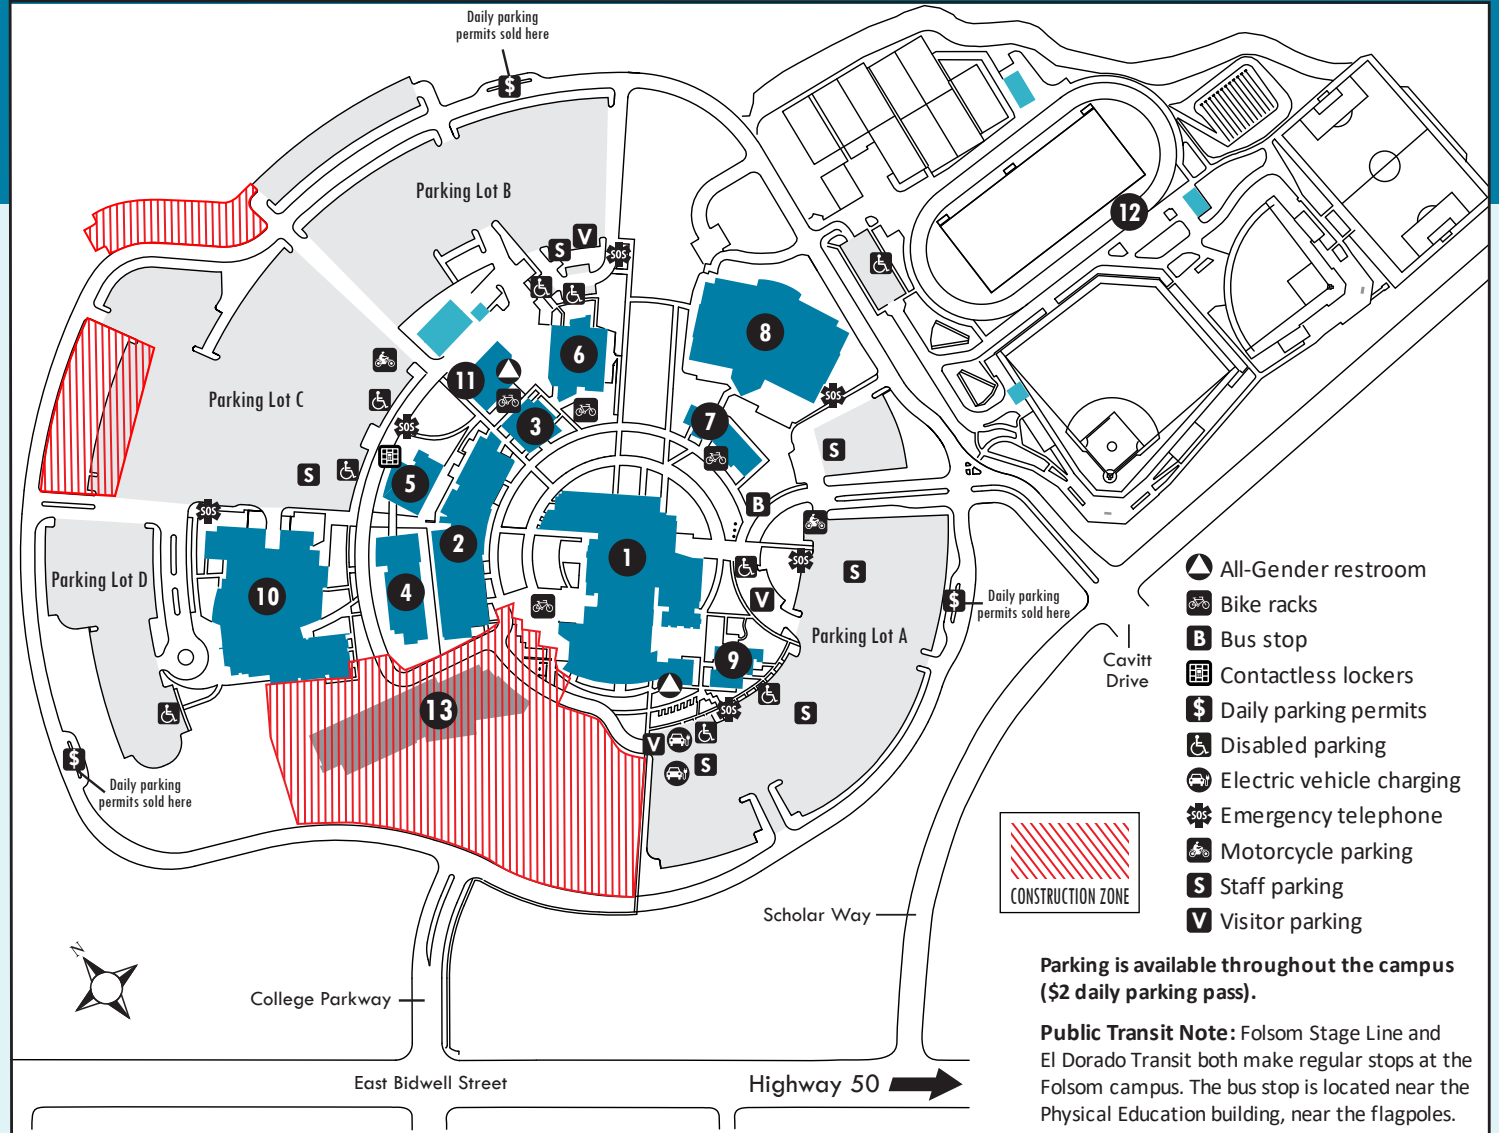

MAIN FOLSOM CAMPUS

10 COLLEGE PARKWAY, FOLSOM, CA 95630

(916) 608-6500 | www.flc.losrios.edu

FOLSOM LAKE COLLEGE
EL DORADO CENTER | RANCHO CORDOVA CENTER

- **1 Aspen Hall / FL1**
  Admissions & Records
  Center for Excellence (FL1-108)
  Community Room (FL1-20)
  Counseling
  Equity Center (FL1-151b)
  Financial Aid
  Innovation Center Makerspace (FL1-130)
  Library
  Undocu-Falcons Center (FL1-183)
  Welcome & Student Success Center
- **2 Cypress Hall / FL2**
  Math Center (FL2-246)
  Reading & Writing Center (FL2-239)
  Science Center (FL2-234)
  SOAR Central (FL2-238)
  Tutoring Center (FL2-240)

- **3 Buckeye Hall / FL3**
  Large Lecture Hall (FL3-173)
- **4 Dogwood Hall / FL4**
- **5 Lilac Hall / FL5**
- **6 Falcon's Roost / FR**
  Associated Students (FR-106)
  Bookstore (lower level)
  Cafeteria
  Career & Transfer Center (FR-220)
  College Police (FR-140, outside entrance)
  Dining Area
  Health & Wellness Center (FR-115)
  Peregrine Room (FR-240)
  Self-Service Food Market (upper level)
  Student Life (FR-108)

- **7 Physical Education / PE**
  Student Athlete Success Center (PE-112)
  Veterans Success Center (PE-119)
- **8 Gymnasium / GYM**
- **9 College Administration / CA**
  Business Services
  Public Information Services
- **10 Harris Center for the Arts / PAC**
- **11 Campus Services / CS**
  Operations
  Printing/Mail
  Receiving
- **12 Athletics Complex**
- **13 Science Building (under construction)**

Directions

From the Sacramento area, take Highway 50 east toward Lake Tahoe. Take the East Bidwell Street/Scott Road exit and turn left at the end of the exit ramp. Proceed north on East Bidwell for 1.6 miles. Turn right at College Parkway at the signal.

From the Lake Tahoe area, take Highway 50 west toward Sacramento. Take the East Bidwell Street/Scott Road exit and turn right at the end of the exit ramp. Proceed north on East Bidwell for 1.6 miles. Turn right at College Parkway at the signal.

From the Roseville area, heading east on Douglas Boulevard, turn right onto Folsom Auburn Road. Continue south 4.4 miles and turn left on Greenback Lane. Follow Greenback Lane, which becomes Riley Street, as you pass through Historic Folsom and just past Sutter Middle School turn left on East Bidwell Street. Continue southeast for 3.5 miles, passing Oak Avenue Parkway, and turn left at College Parkway at the signal.